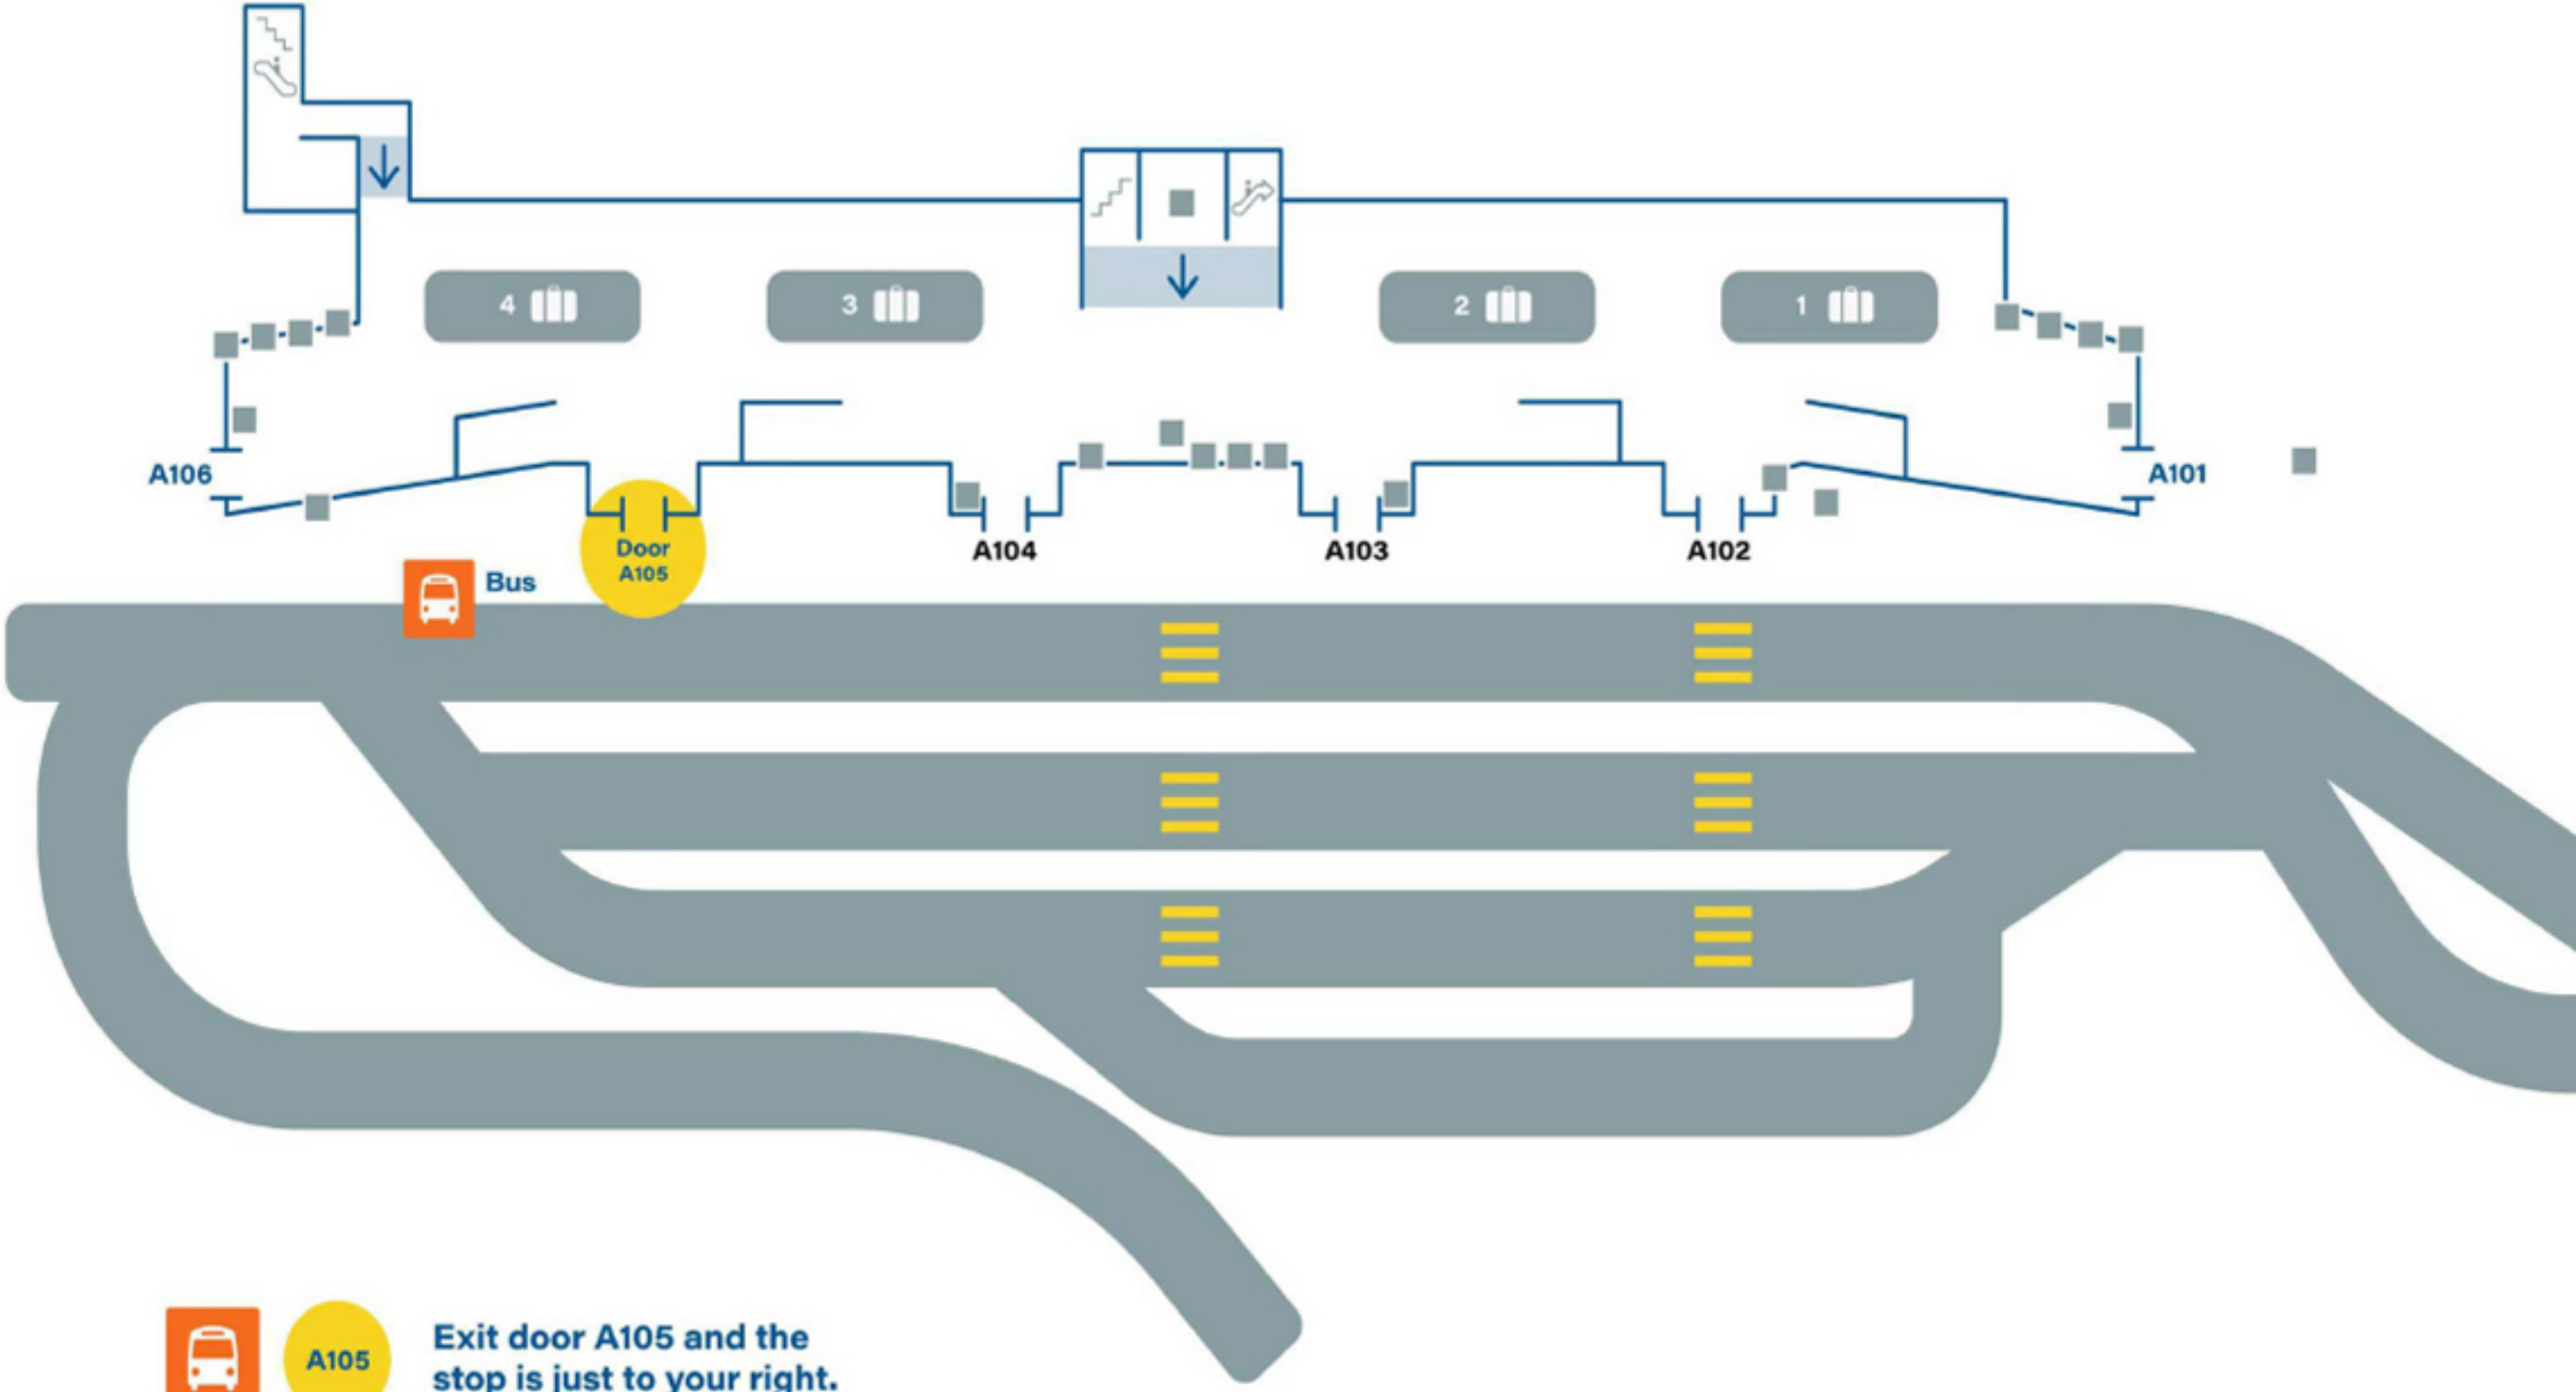

Find Boston Express at Logan Airport

Passenger pick-up and drop-off is available at Terminals A, B, C & E only. Please be aware that some coaches are dropping off passengers ONLY. Buses drop off and pick up on the lower level.

1-800-639-8080
603-845-1999
information@bostonexpressbus.com

Terminal A Level 1

Passenger pick-up and drop-off is available at Terminals A, B, C & E only. Please be aware that some coaches are dropping off passengers ONLY. Buses drop off and pick up on the lower level.

1-800-639-8080
603-845-1999
information@bostonexpressbus.com

Terminal B Level 1

B106

(American, or B1) – Exit door B106 and the stop is right in front of the door.

B114

Exit door B114 and the stop is right in front of the door.

603-845-1999

information@bostonexpressbus.com

Terminal C Level 1

Exit door C110, which is the farthest door to the right from baggage claim (it's a long walk).

Passenger pick-up and drop-off is available at Terminals A, B, C & E only. Please be aware that some coaches are dropping off passengers ONLY. Buses drop off and pick up on the lower level.