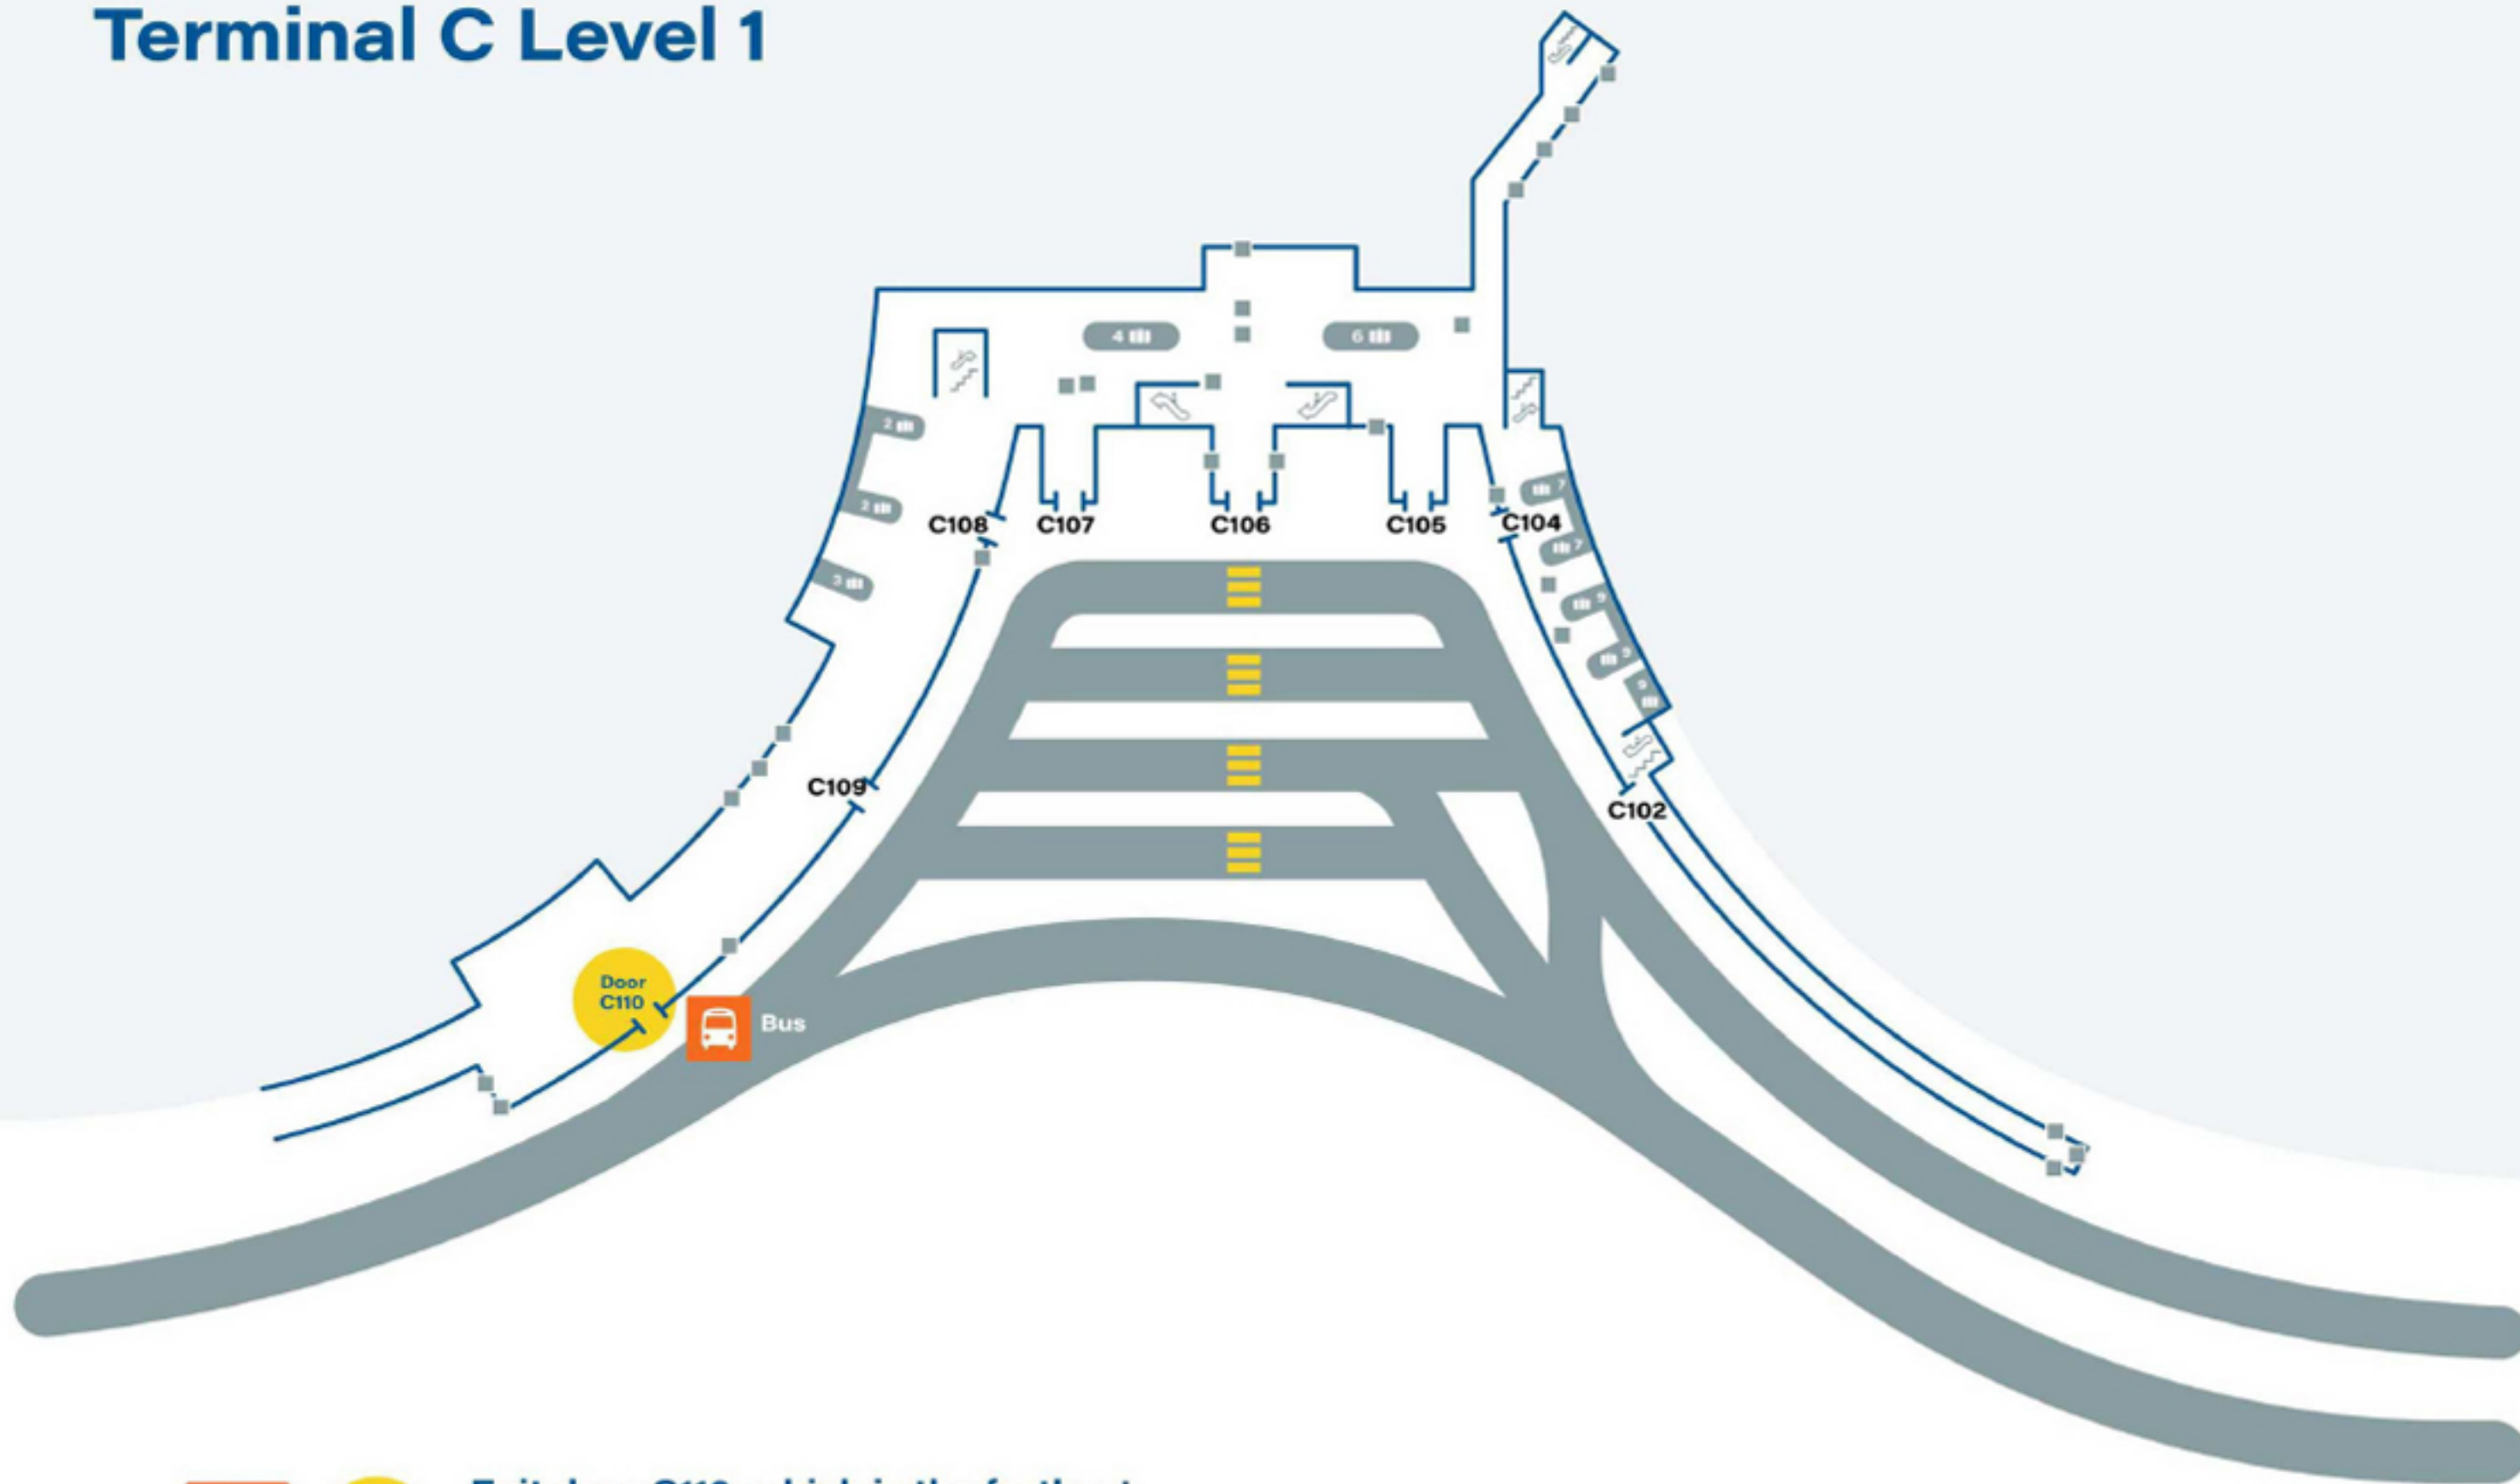

Find Boston Express at Logan Airport

Passenger pick-up and drop-off is available at Terminals A, B, C & E only. Please be aware that some coaches are dropping off passengers ONLY. Buses drop off and pick up on the lower level.

1-800-639-8080
603-845-1999
information@bostonexpressbus.com

Terminal B Level 1

B106

(American, or B1) – Exit door B106 and the stop is right in front of the door.

B114

Exit door B114 and the stop is right in front of the door.

Passenger pick-up and drop-off is available at Terminals A, B, C & E only. Please be aware that some coaches are dropping off passengers ONLY. Buses drop off and pick up on the lower level.

1-800-639-8080

603-845-1999

information@bostonexpressbus.com

Terminal C Level 1

Exit door C110, which is the farthest door to the right from baggage claim (it's a long walk).

Passenger pick-up and drop-off is available at Terminals A, B, C & E only. Please be aware that some coaches are dropping off passengers ONLY. Buses drop off and pick up on the lower level.