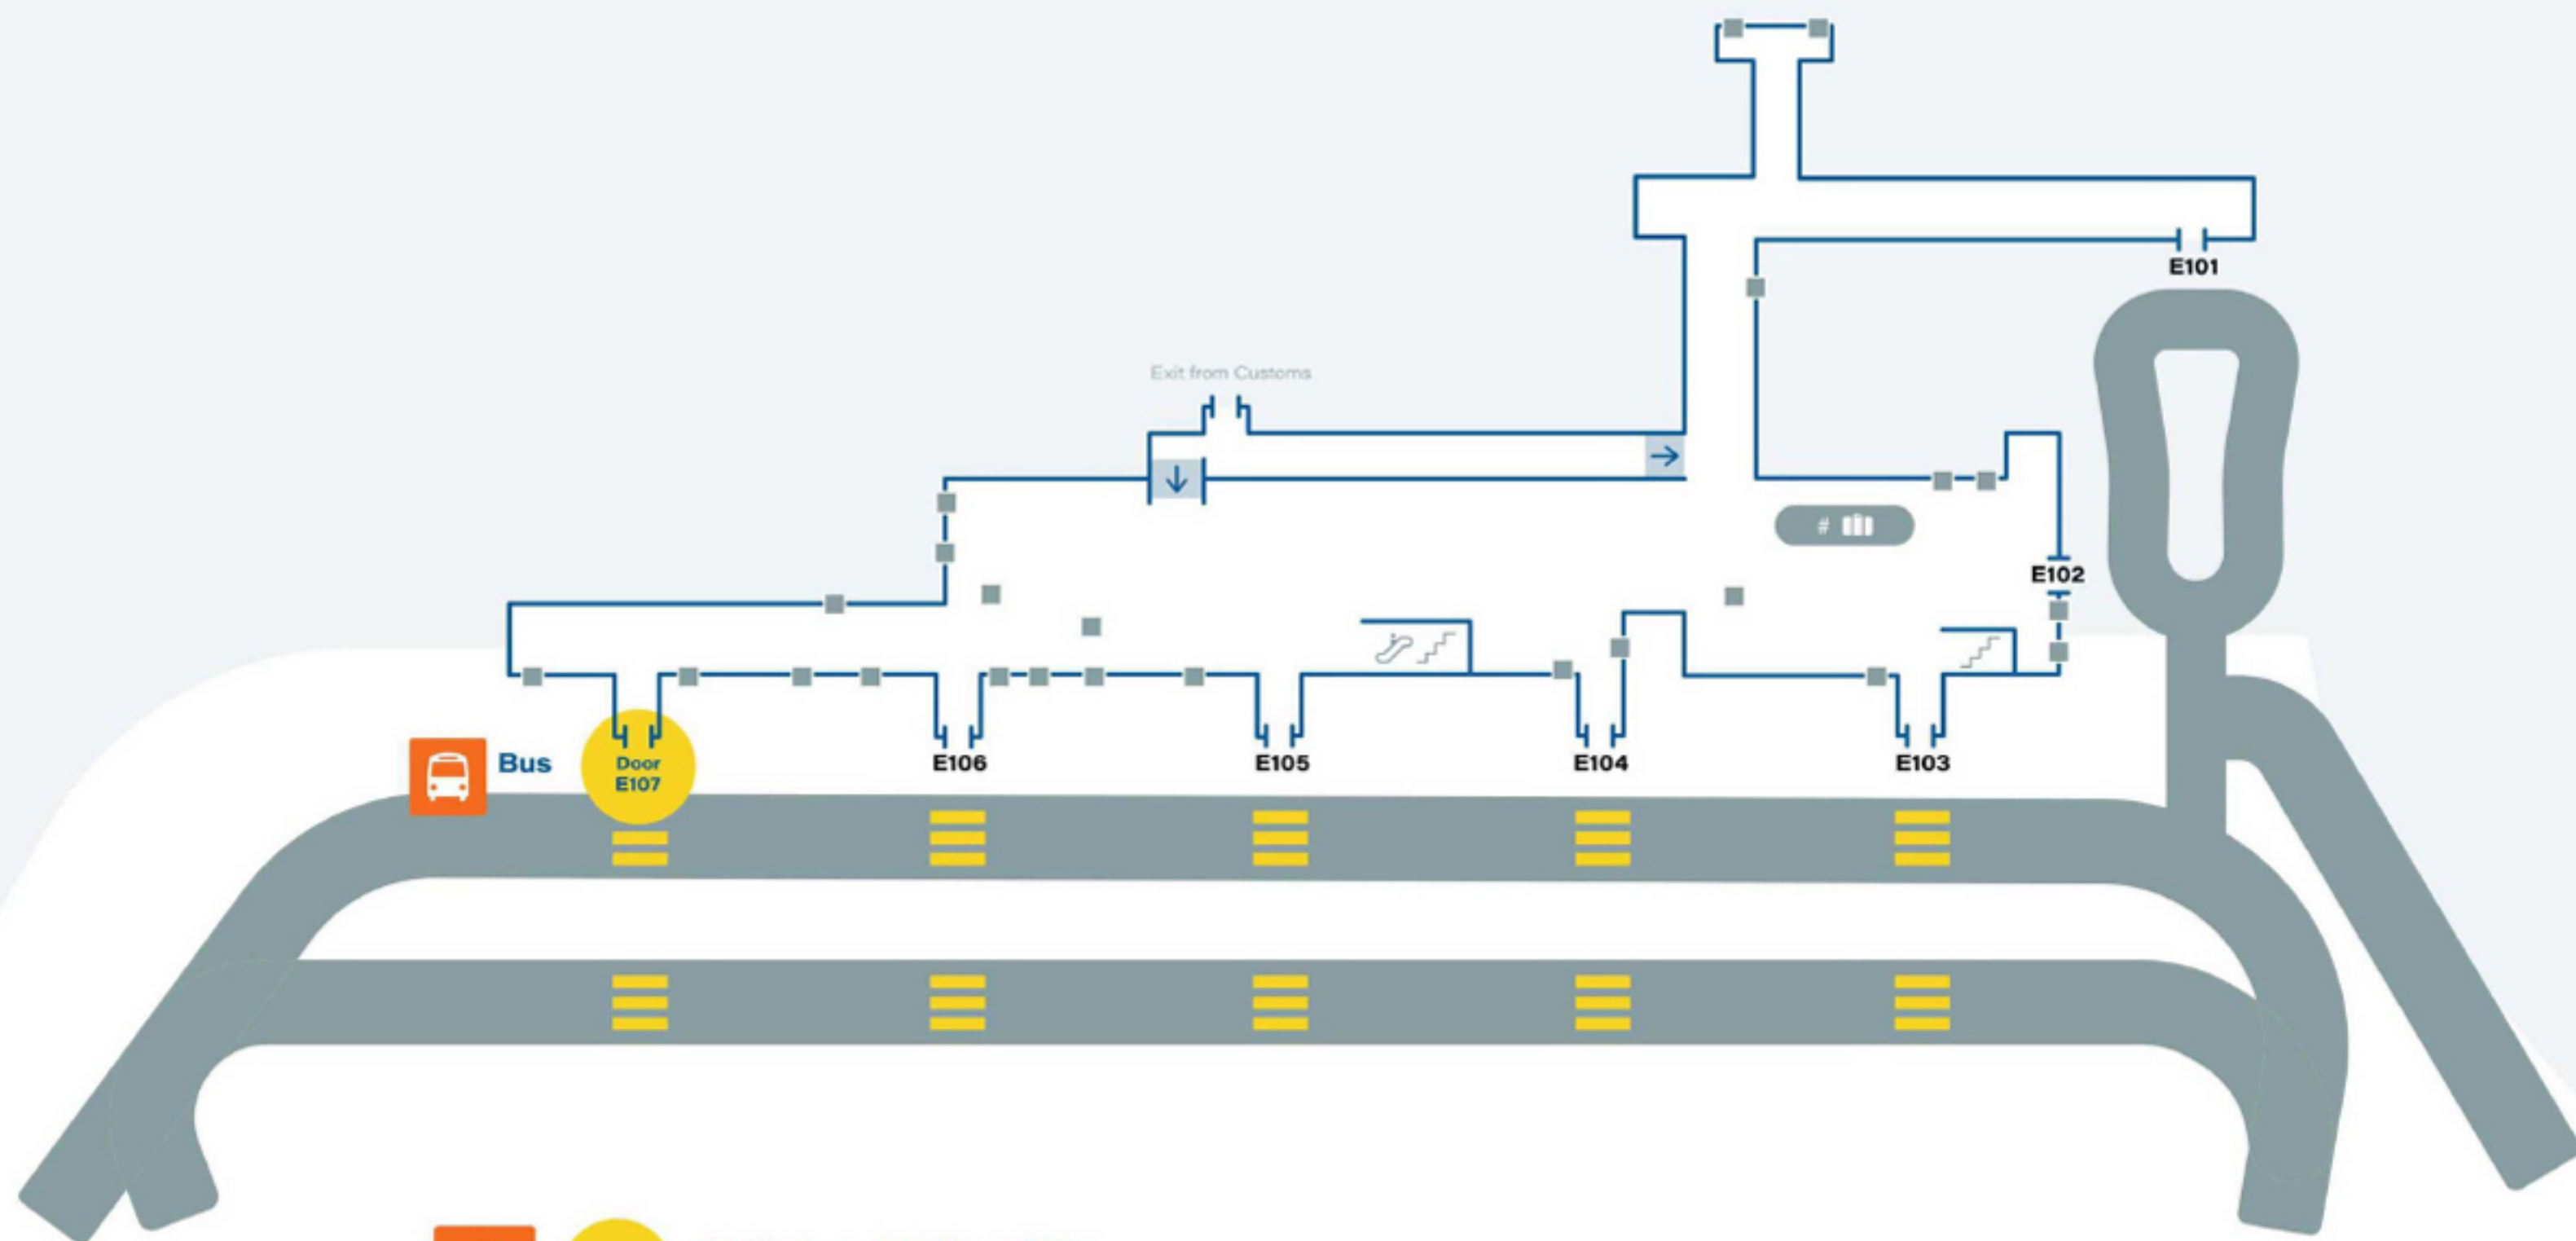

603-845-1999

information@bostonexpressbus.com

Terminal C Level 1

Exit door C110, which is the farthest door to the right from baggage claim (it's a long walk).

Passenger pick-up and drop-off is available at Terminals A, B, C & E only. Please be aware that some coaches are dropping off passengers ONLY. Buses drop off and pick up on the lower level.

1-800-639-8080

603-845-1999

information@bostonexpressbus.com

Terminal E Level 1

  **Exit door E107 and the stop is just outside the door.**

Passenger pick-up and drop-off is available at Terminals A, B, C & E only. Please be aware that some coaches are dropping off passengers ONLY. Buses drop off and pick up on the lower level.