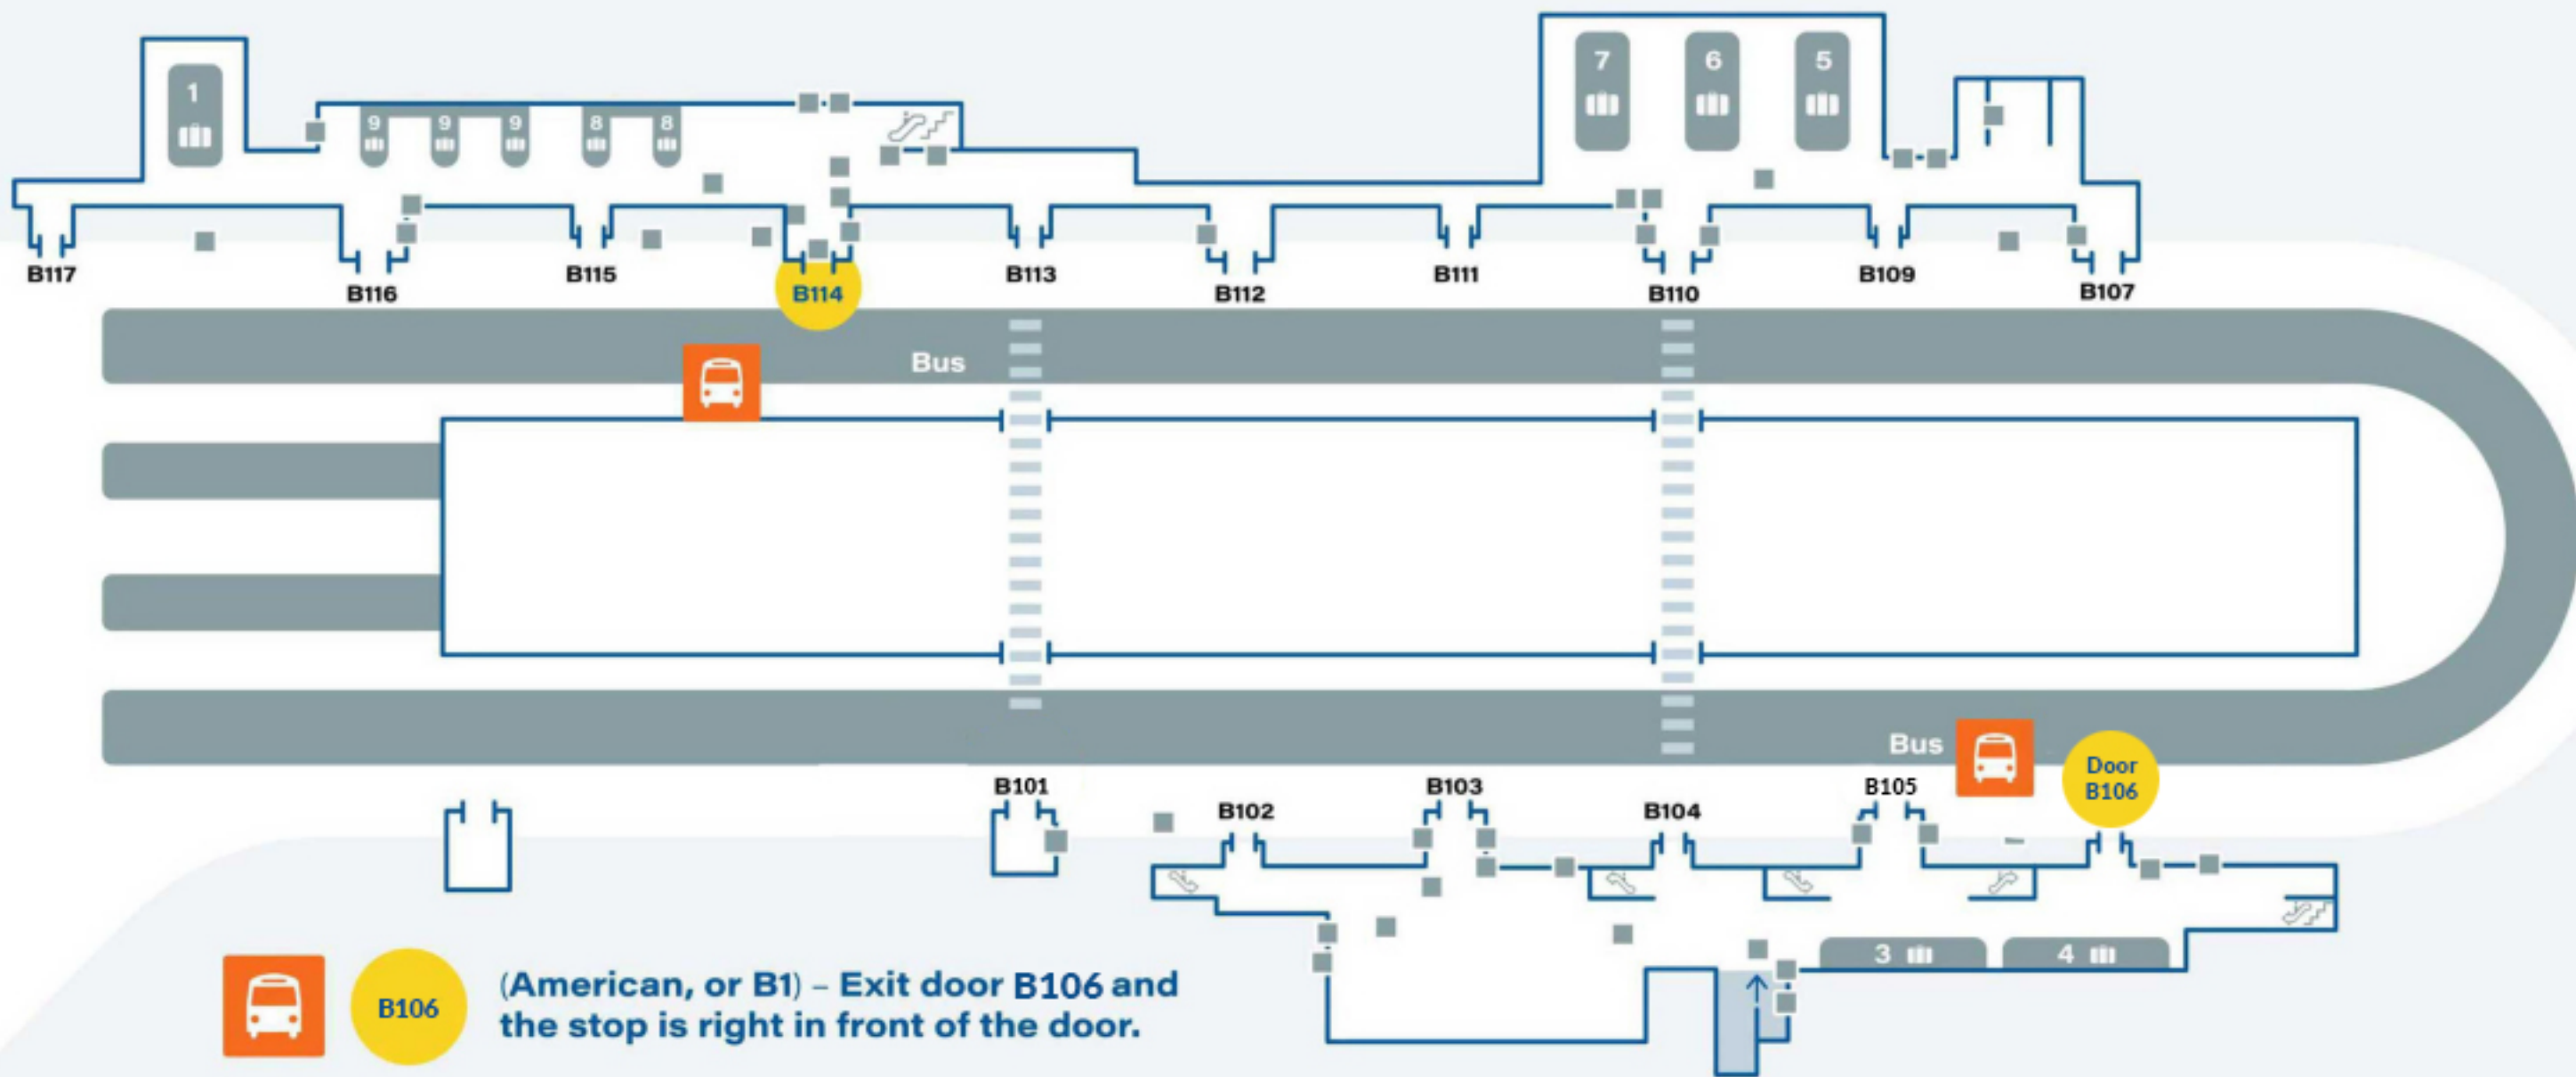

Find Boston Express at Logan Airport

Passenger pick-up and drop-off is available at Terminals A, B, C & E only. Please be aware that some coaches are dropping off passengers ONLY. Buses drop off and pick up on the lower level.

1-800-639-8080
603-845-1999
information@bostonexpressbus.com

Terminal A Level 1

Passenger pick-up and drop-off is available at Terminals A, B, C & E only. Please be aware that some coaches are dropping off passengers ONLY. Buses drop off and pick up on the lower level.

1-800-639-8080
603-845-1999
information@bostonexpressbus.com

Terminal B Level 1

B106

(American, or B1) – Exit door B106 and the stop is right in front of the door.

B114

Exit door B114 and the stop is right in front of the door.

603-845-1999

information@bostonexpressbus.com

Terminal C Level 1

Exit door C110, which is the farthest door to the right from baggage claim (it's a long walk).

Passenger pick-up and drop-off is available at Terminals A, B, C & E only. Please be aware that some coaches are dropping off passengers ONLY. Buses drop off and pick up on the lower level.